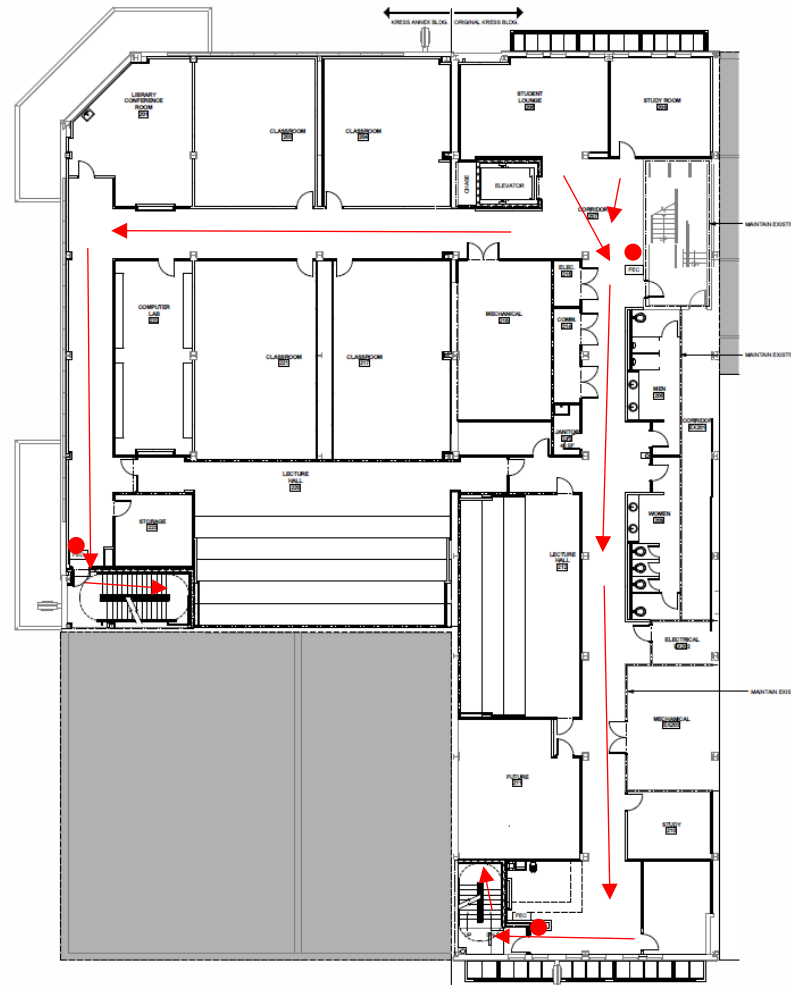

Fire/Bomb Exit Plan: Rosenbaum Building – Level 2

● indicates a fire alarm pull switch