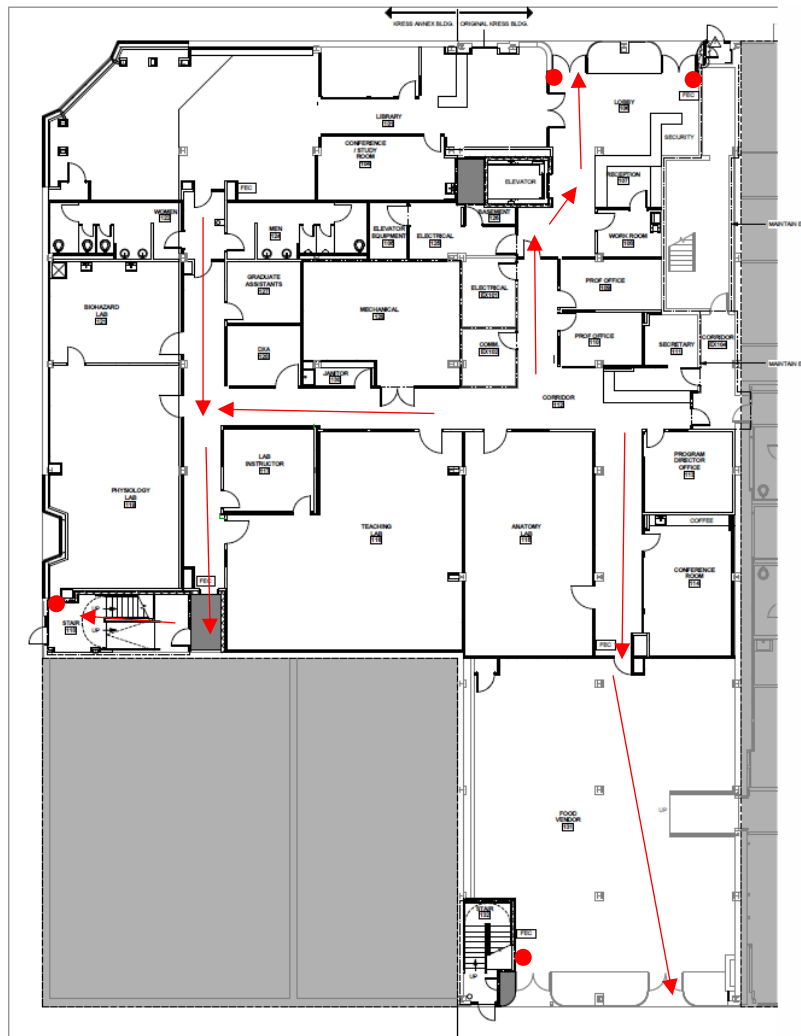

# Fire/Bomb Exit Plan: Rosenbaum Building – Level 1

● indicates a fire alarm pull switch